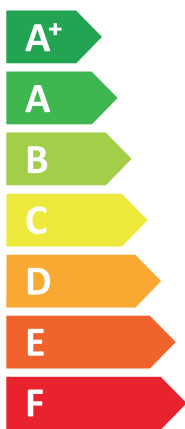

ENERG  
енергия · ενέργεια

**VISSMANN**

**VITOCAL 252-A, AWO-M-E-AC-AF 251.A10 2C**

A+++

A

Two icons showing sound power levels: a speaker icon with a house inside and the text '40 dB', and a house icon with a speaker inside and the text '54 dB'.

A legend with three colored squares and corresponding power values: a dark blue square for '8 kW', a medium blue square for '9 kW', and a light blue square for '5 kW'.

2019

811/2013

6173758-01