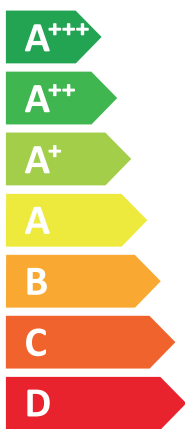

ENERG  
енергия · ενέργεια

**VISSMANN**

**VITOCAL 252-A, AWO-M-E-AC-AF 251.A10 2C**

A+++

A

Two icons showing sound power levels: a speaker icon with a house inside and the text '40 dB', and a house icon with a speaker inside and the text '54 dB'.

A legend with three colored squares and corresponding power values: a dark blue square for '8 kW', a medium blue square for '9 kW', and a light blue square for '5 kW'.

2019

811/2013

6173758-01